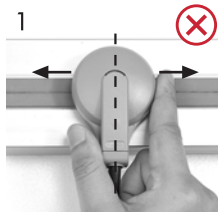

PLT13 REWIRABLE PLUG

User Guide

⚠ PLEASE READ BEFORE USE

Do not drag adaptor along the track.

Do not leave adaptor "ON" when not in use.

Technical Specification

Product Description	: Rewirable Plug
Rated Voltage	: 250V a.c.
Rated Current	: 13Amp
Frequency	: 50Hz/60Hz
Fused	: 13Amp Fuse
Terminal Capacity	: 1.5mm ² (3 Core cable)
(Live, Neutral and Earth)	
Ambient Operating Temp.	: -5°C to +40°C (Not to exceed an average of more than 25°C in any 24 hours period)
Degree of Protection	: Ordinary
Material (Enclosure)	: Polycarbonate
Metal Components Material	: Brass, Phosphors Bronze
Weight	: Estimated 75 grams

Do not insert adaptor without aligning Locator to V-Groove.

Keep away from fire.

Keep away from water.

Not for outdoor use.

To be installed by a qualified electrician/installer.

User Instructions

Align Locator to V-Groove.
Push in plug.

Turn plug 90° clockwise.
(‘Click’ sound)

3

The plug is now switched on.
(LED indicator ‘ON’)

Wiring Instruction

Prepare leads as shown:

Live (Brown or Red)

Earth (Green or Green/Yellow)

Neutral (Blue or Black)