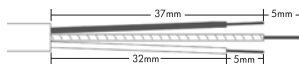

Wiring Instruction

Prepare leads as shown:

Live (Brown or Red)

Earth (Green or Green/Yellow)

Neutral (Blue or Black)

Cord Grip

Holster

FITTED WITH BS 1362 13A FUSE
ALWAYS FIT BS 1362 REPLACEMENT
CATRIDGE FUSE

3 Years Limited Warranty

1. Eubiq Pte Ltd (“Eubiq”) warrants to the end-user of the product (“the Customer”) that the product will be free from defects in materials and workmanship under normal use for a period of three (3) years from the date of retail purchase by the original end-user purchaser (“Warranty Period”).
2. The Customer should access and refer to Eubiq’s website at www.eubiq.com for a list of Eubiq authorised dealers to contact for warranty service.
3. All requests for warranty service must be made within the Warranty Period, and be accompanied by the original dated proof of purchase.

www.eubiq.com