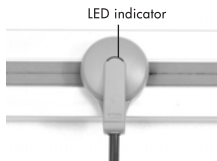

The plug is now switched on.
(LED indicator ‘ON’)