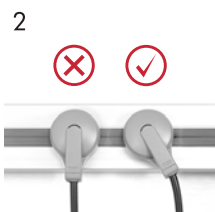

PLT13 REWIRABLE PLUG

User Guide

⚠ PLEASE READ BEFORE USE

Do not drag adaptor along the track.

Do not leave adaptor "ON" when not in use.

Technical Specification

Product Description	: Rewirable Plug
Rated Voltage	: 250V a.c.
Rated Current	: 13Amp
Frequency	: 50Hz/60Hz
Fused	: 13Amp Fuse
Terminal Capacity	: 1.5mm ² (3 Core cable)
(Live, Neutral and Earth)	
Ambient Operating Temp.	: -5°C to +40°C (Not to exceed an average of more than 25°C in any 24 hours period)
Degree of Protection	: Ordinary
Material (Enclosure)	: Polycarbonate
Metal Components Material	: Brass, Phosphors Bronze
Weight	: Estimated 75 grams

Do not insert adaptor without aligning Locator to V-Groove.

Keep away from fire.

Keep away from water.

Not for outdoor use.

To be installed by a qualified electrician/installer.

User Instructions

Align Locator to V-Groove.
Push in plug.

Turn plug 90° clockwise.
(‘Click’ sound)

3

The plug is now switched on.
(LED indicator ‘ON’)

Wiring Instruction

Prepare leads as shown:

Live (Brown or Red)

Earth (Green or Green/Yellow)

Neutral (Blue or Black)