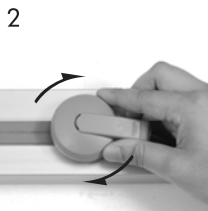

Turn plug 90° clockwise.
(‘Click’ sound)

3