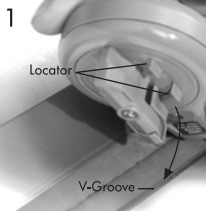

User Instructions

Align Locator to V-Groove.
Push in plug.